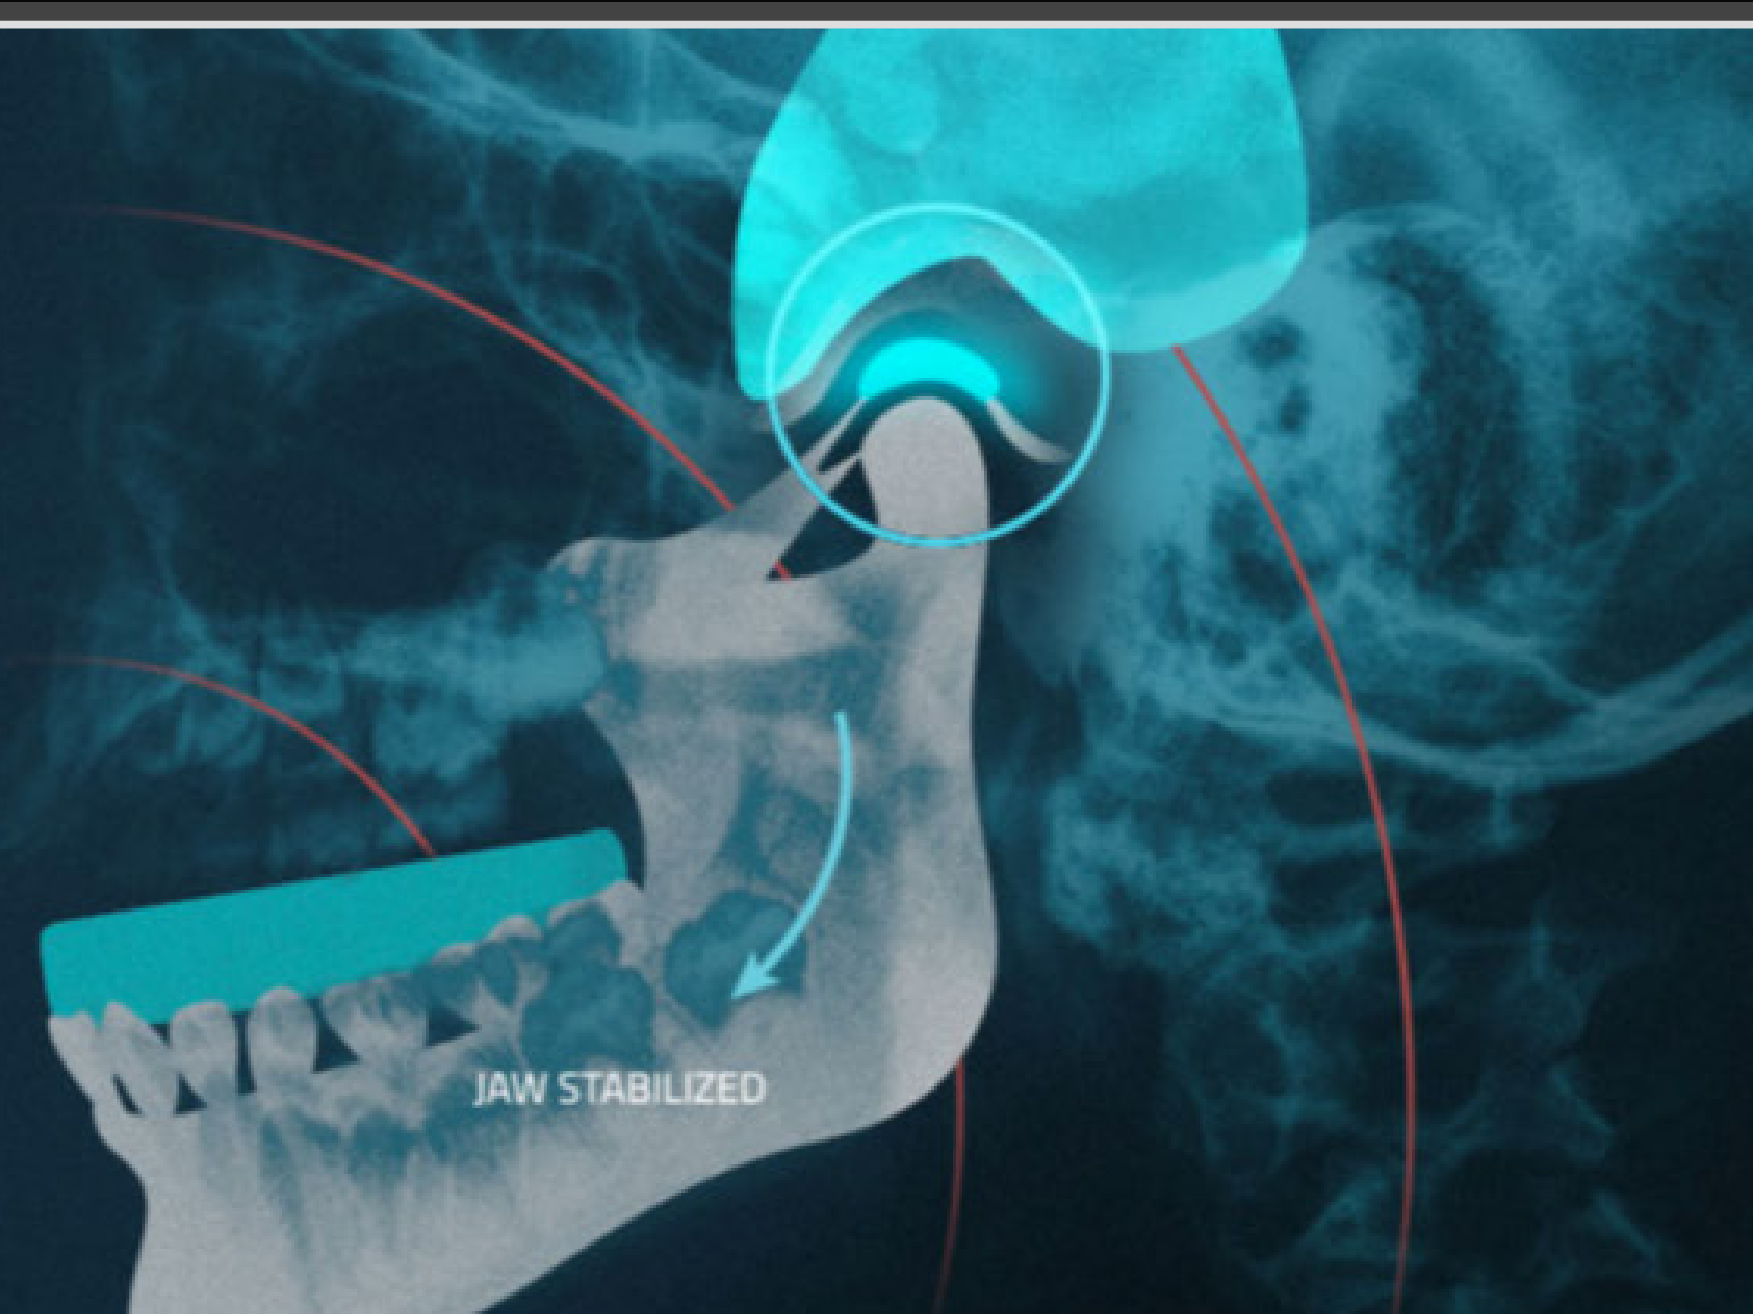

www.guardlab.com | info@guardlab.com | 888.818.GLAB

@guardlab